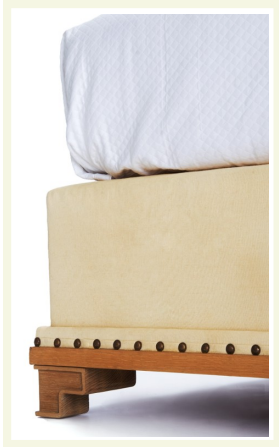

JOANNE DEPALMA
INCORPORATED

OAK BED
SPEC# OK OB BD 002

Oak Wood Finishes:

The Oak Line is made with FSC Certified Oak and comes in two custom finishes.

- Natural (NT)
- Washed (WD)

Oak bed with upholstered base and tri-panel back, upholstered. Box-spring with nailheads, braid or self trim on bottom edge and around outer edge of headboard.

- Wood finishes - see spec sheet
- Nailheads - available choice on spec sheet
- Size: available in twin, double, queen, king and cal king
- Mattress: COM
- Fabric: 12-yards, 54" Plain (Queen size as shown)