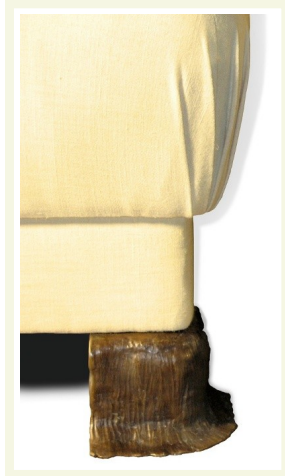

JOANNE DEPALMA
INCORPORATED

NATURE BED
SPEC# NT NB BD 002

Nature bed with upholstered box-spring with shirred corners and shirred detail on top of head board and four custom patinated bronze legs.

- Legs - finishes on spec sheet
- Size: available in twin, double, queen, king and cal king
- Mattress: com or see spec sheet
- Fabric: 12-yards, 54" Plain (Queen size as shown)

Leg Patinas:

The Nature Leg, shown here in Dark Bronze, is available in all of our custom hardware patinas.

- Light Bronze (LB)
- Dark Bronze (DB)
- White Bronze (WB)
- Pewter (PE)
- Blue Moon (BM)

NATURE BED