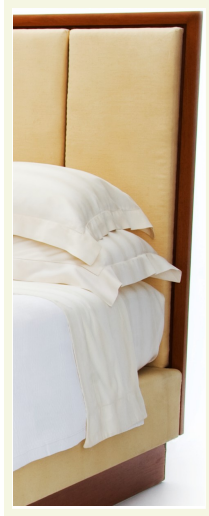

JOANNE DEPALMA
INCORPORATED

TRANSITION BED
PRODUCT# TLB TB BD 008

Transition bed with upholstered base, tri-panel headboard and mahogany kick base and trim. Panels are removable for reupholstering.

- Wood finishes - see spec sheet
- Size: available in twin, double, queen, king and cal king
- Mattress: com or see spec sheet
- Fabric: 12-yards, 54" Plain (Queen size as shown)

Mahogany Wood Finishes:

The Transition Line - Bio is made with FSC Certified Mahogany and comes in four custom finishes.

- Natural Dark (ND)
- Natural Light (NL)
- Blonde (BL)
- Ebony (EB)

TRANSITION BED